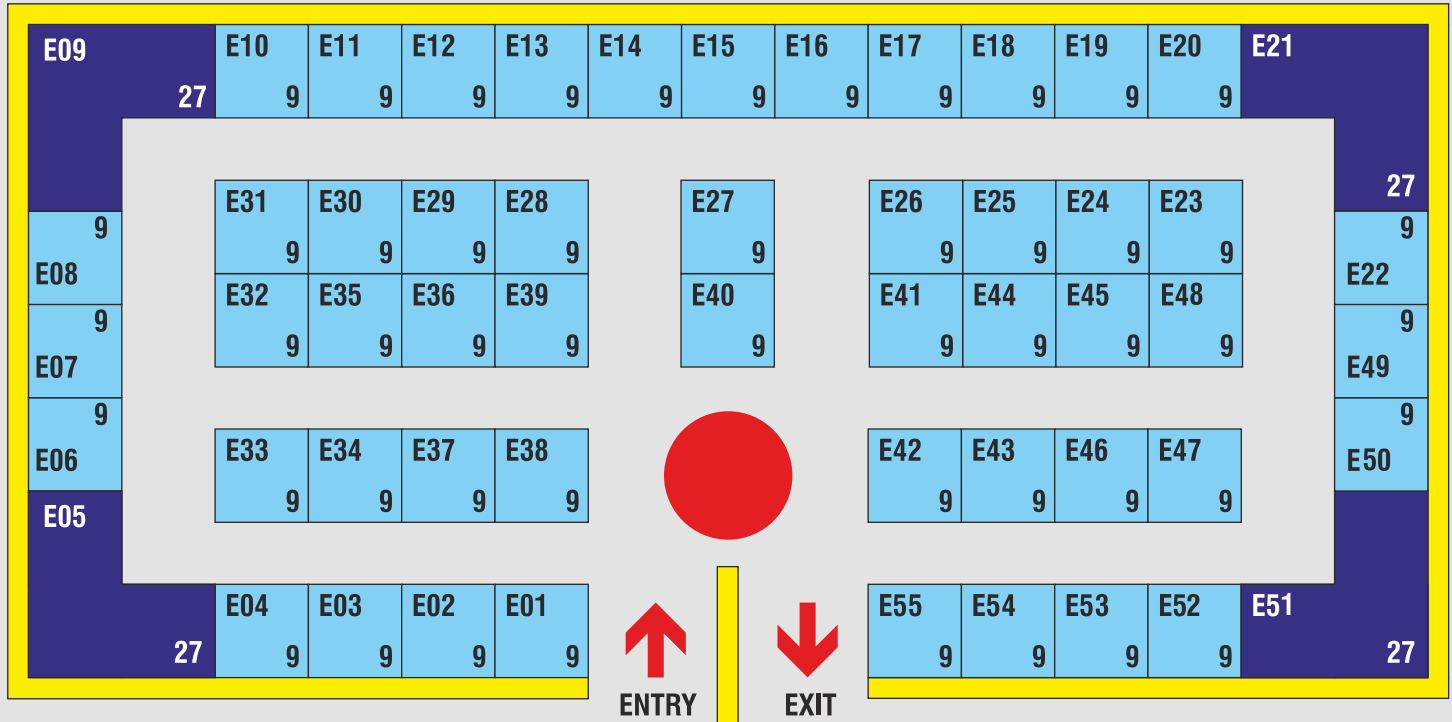

Photo Expo Floorplan

PARTICIPATION FEE 2018

BUILT UP STALL

\$ 325/- per sq. mt.

BARE SPACE

\$ 300/- per sq. mt.

3 mtrs x 3 mtrs = 9 sq. mtrs