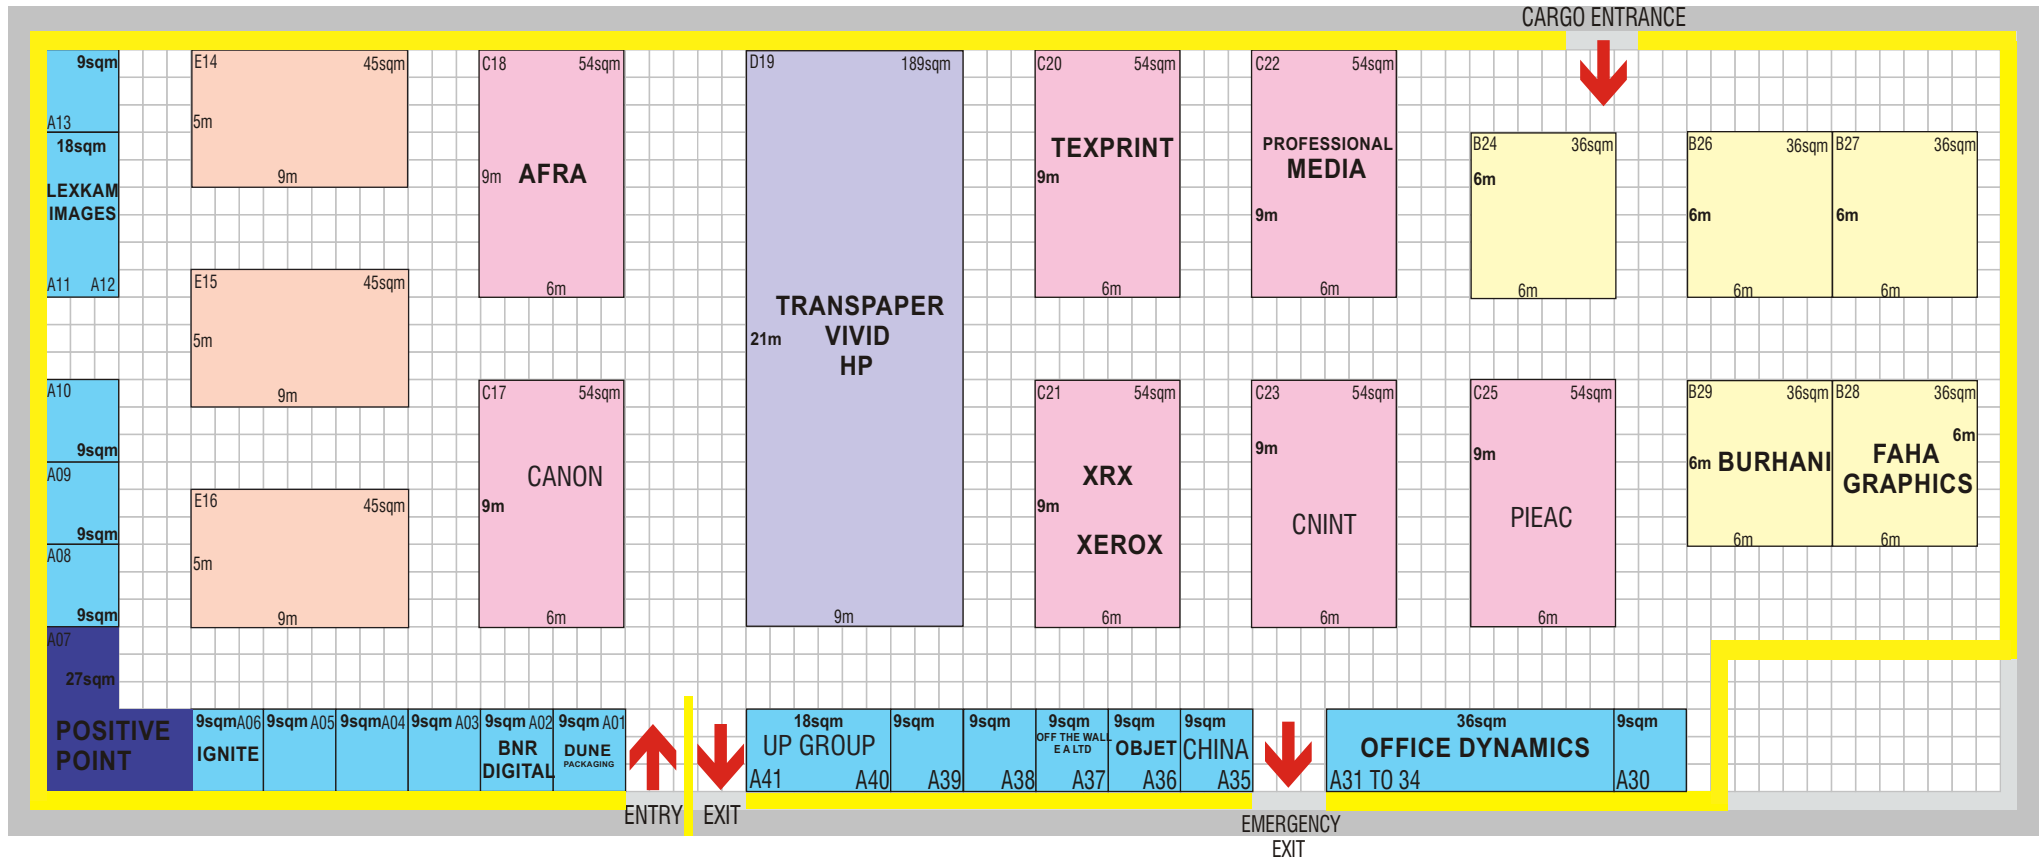

PPSE Exhibition Plan

HALL NO. 1 TSAVO BALL ROOM

5th INTERNATIONAL PRINT PACK SIGN EXPO 2018
5-8 JUNE
 KICC, Nairobi, Kenya

FLOOR PLAN

3 mtrs x 3 mtrs = 9 sq. mtrs

6 mtrs x 6 mtrs = 36 sq. mtrs

9 mtrs x 6 mtrs = 54 sq. mtrs

9 mtrs x 5 mtrs = 45 sq. mtrs

PARTICIPATION FEE 2018

BUILT UP STALL

\$ 325/- per sq. mt.

BARE SPACE

\$ 300/- per sq. mt.